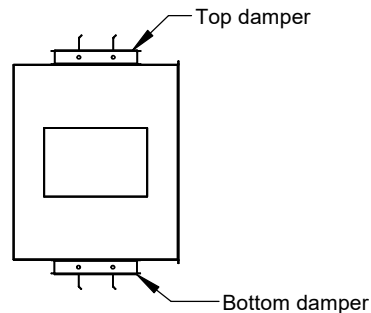

**FEATURES (When Ordered With Controls):**

- Direct coupled actuator.
- RRS Advanced controller.
- Modulating selectable Dry Bulb or single Enthalpy are standard for typical thermostat connections.
- Requires additional part number 6210-0046 for Dual Enthalpy.
- CO2 compatible with DCV.

**NOTE:**

IF USING THE YORK SA-BUS AND CONNECTING TO A BAS, ADD AN "S" TO THE END OF THE PART NUMBER FOR YORK SE CONTROLS

**Vertical Application**

**Horizontal Application**

**SIDE PROFILE FOR TOP/BOTTOM DAMPER APPLICATION  
USE P/N: MBNC\*\*\*\*\*002**