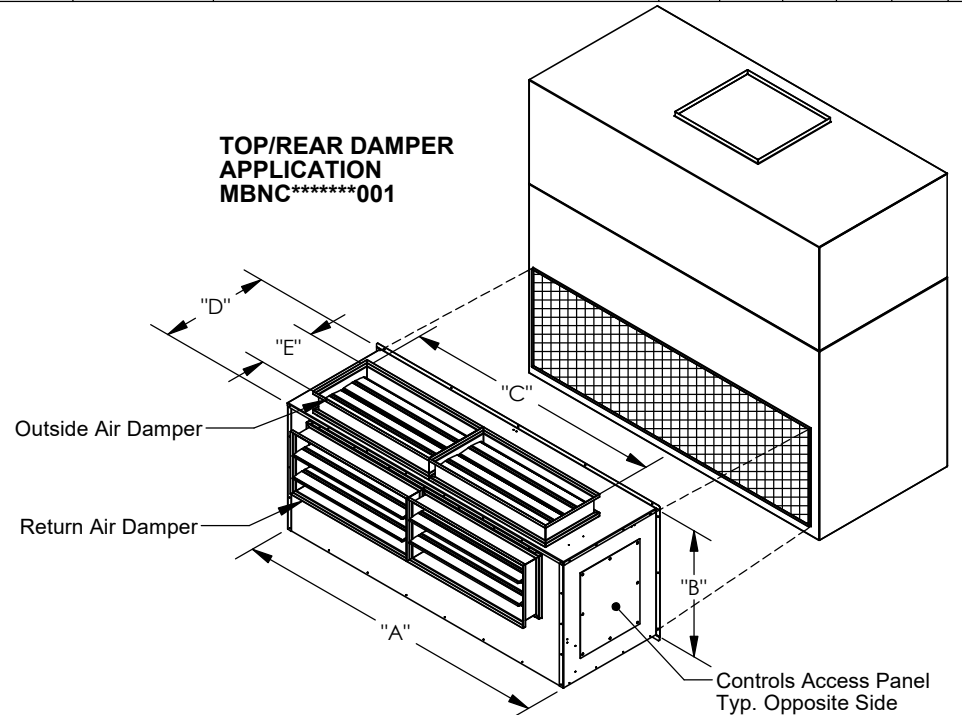

**TOP/REAR DAMPER APPLICATION
MBNC*****001**

**3847 WABASH DRIVE
MIRA LOMA, CA 91752**

**PHONE (951) 685-1101
FAX (619) 872-9799**

SUBMITTED TO: _____
COMPANY: _____
JOB NAME: _____
EQUIPMENT: _____
NOTES: _____

FORM NO:
MBNC-101

PART NUMBER:
MBNC SERIES

DATE:
5/29/2024

REV:
15

DRAWN BY:
CNG