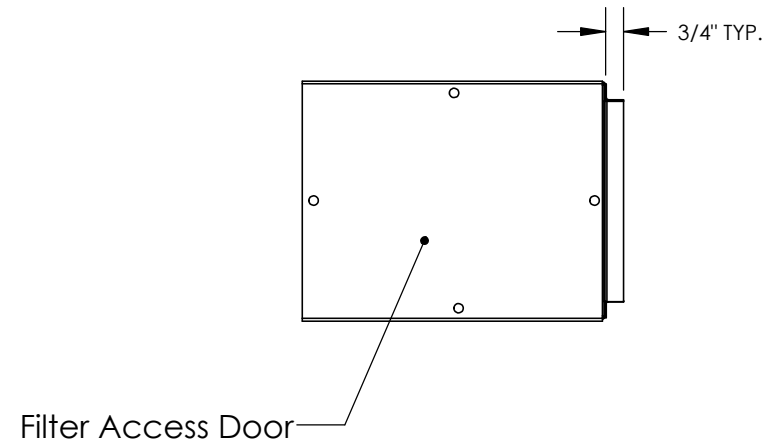

**FEATURES:**

- Factory assembled.
- Galvanized steel construction.
- Fully Insulated.
- Fits 2" filters.
- Filter not included

**HITACHI FILTER RACK**

UNIT SIZE	PART NUMBER	A	B	C	D	E	FILTER SIZE (NOMINAL)	Est. Weight
H, Y DOA096B21S	FLT-HIDOA96	48"	18-3/8"	17-3-4"	43-3/8"	16-7/16"	(2) 24" x 24" x 2"	39 Lbs.
H, Y IDM30-48B21E	FLT-HIDM3048E	51-1/8"	10"	10"	49-9/16"	8-9/16"	(2) 10" x 24" x 2"	78 Lbs.
H, Y IDS006-012B21S	FLT-HIDS0612	33-3/16"	7-9/16"	9"	29-7/8"	6-11/16"	(1) 10" x 20" x 2" (1) 10" x 14" x 2"	17 Lbs.
H, Y IDS015-018B21S	FLT-HIDS1518	41-1/2"	7-9/16"	9"	40-1/2"	6-11/16"	(2) 10" x 20" x 2"	17 Lbs.
H, Y IDM006-015B22S	FLT-HIDM0615	23-1/8"	9-7/8"	12-5/8"	21-5/8"	8-7/16"	(1) 14" x 20" x 2"	17 Lbs.
H, Y IDM018-027B22S	FLT-HIDM1827	36-7/8"	9-7/8"	12-5/8"	35-3/8"	8-7/16"	(1) 14" x 20" x 2" (1) 14" x 14" x 2"	22 Lbs.
H, Y IDM030-054B22S	FLT-HIDM3054	50-11/16"	9-7/8"	12-5/8"	49-3/16"	8-7/16"	(2) 14" x 25" x 2"	28 Lbs.
H, Y IDH015B22S	FLT-HIDH15	22"	10"	9"	21-5/8"	8-7/16"	(1) 12" x 20" x 2"	56 Lbs.
H, Y IDH018-027B22S	FLT-HIDH1827	36"	10"	12-5/8"	35-3/8"	8-7/16"	(1) 14" x 20" x 2" (1) 14" x 14" x 2"	22 Lbs.
H, Y IDH030-054B22S	FLT-HIDH3054	50"	10"	12-5/8"	49-3/16"	8-7/16"	(2) 14" x 25" x 2"	79 Lbs.
H, Y IDH072-092B21S	FLT-HIDH7296	44-7/8"	18 3/8"	17-3/4"	43-3/8"	16-7/16"	(1) 20" x 24" x 2" (1) 24" x 24" x 2"	39 Lbs.

-

DATE:  
6/8/2021

PART NUMBER:

FLT-H SERIES

REV:  
7

DRAWN BY:  
JG