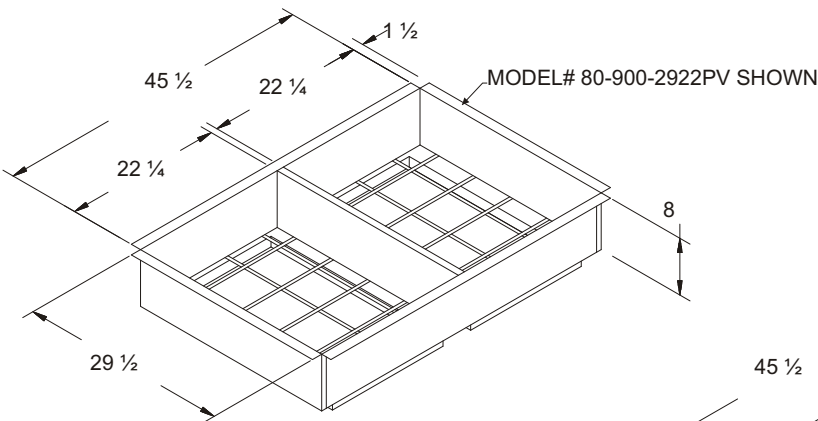

**SPECIFICATION DATA FOR
YORK INTERNATIONAL
ZJ / ZH 037, 049, 061, 078-150
ZR / ZF / XP 078-150 UNITS**

MODEL#	Duct Size	A
80-490-2916PV	16 Round	-
80-490-2918PV	18 Round	-
80-490-2920PV	20 Round	-
80-490-2922PV	18 x 28	-
80-490-2950PV	18 x 32	33 1/2
80-490-2960PV	18 x 36	37 1/2

MODEL#	Duct Size	A
80-900-2916PV	16 Round	-
80-900-2918PV	18 Round	-
80-900-2920PV	20 Round	-
80-900-2922PV	18 x 28	-
80-900-2950PV	18 x 32	33 1/2
80-900-2960PV	18 x 36	37 1/2

#4 REBAR PLACED ON 6" CENTERS