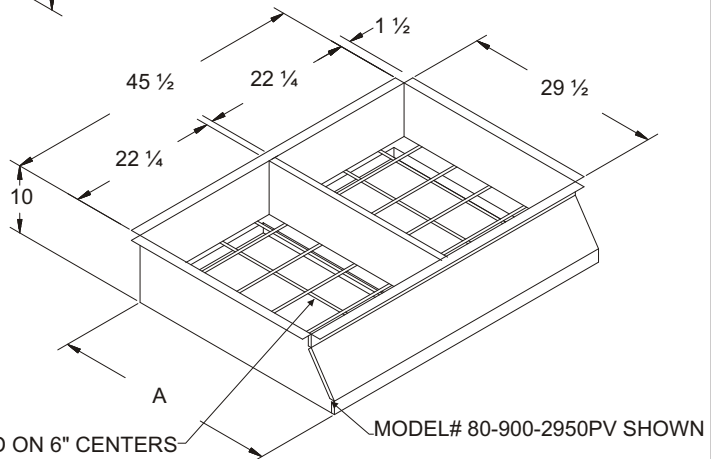

**SPECIFICATION DATA FOR
YORK INTERNATIONAL
ZJ / ZH 037, 049, 061, 078-150
ZR / ZF / XP 078-150 UNITS**

MODEL#	Duct Size	A
80-490-2916PV	16 Round	-
80-490-2918PV	18 Round	-
80-490-2920PV	20 Round	-
80-490-2922PV	18 x 28	-
80-490-2950PV	18 x 32	33 1/2
80-490-2960PV	18 x 36	37 1/2

MODEL#	Duct Size	A
80-900-2916PV	16 Round	-
80-900-2918PV	18 Round	-
80-900-2920PV	20 Round	-
80-900-2922PV	18 x 28	-
80-900-2950PV	18 x 32	33 1/2
80-900-2960PV	18 x 36	37 1/2

#4 REBAR PLACED ON 6" CENTERS