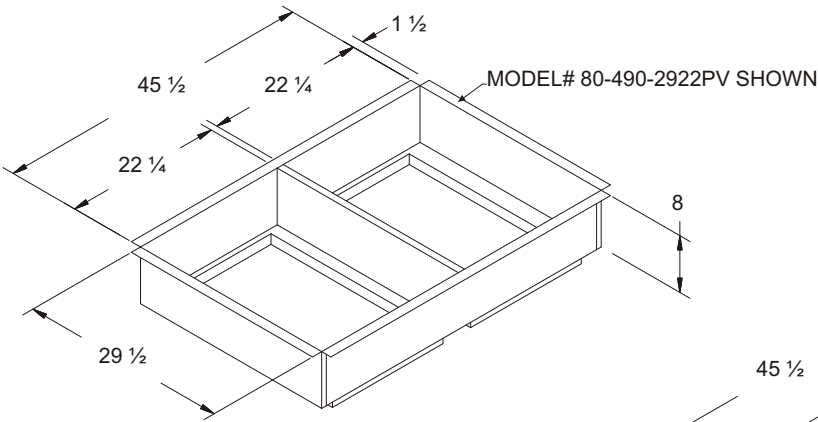

**SPECIFICATION DATA FOR
YORK INTERNATIONAL
ZJ / ZH 037, 049, 061, 078-150
ZR / ZF / XP 078-150 UNITS**

MODEL#	Duct Size	A
80-490-2916PV	16 Round	-
80-490-2918PV	18 Round	-
80-490-2920PV	20 Round	-
80-490-2922PV	18 x 28	-
80-490-2950PV	18 x 32	33 1/2
80-490-2960PV	18 x 36	37 1/2

MODEL#	Duct Size	A
80-900-2916PV	16 Round	-
80-900-2918PV	18 Round	-
80-900-2920PV	20 Round	-
80-900-2922PV	18 x 28	-
80-900-2950PV	18 x 32	33 1/2
80-900-2960PV	18 x 36	37 1/2

#4 REBAR PLACED ON 6" CENTERS