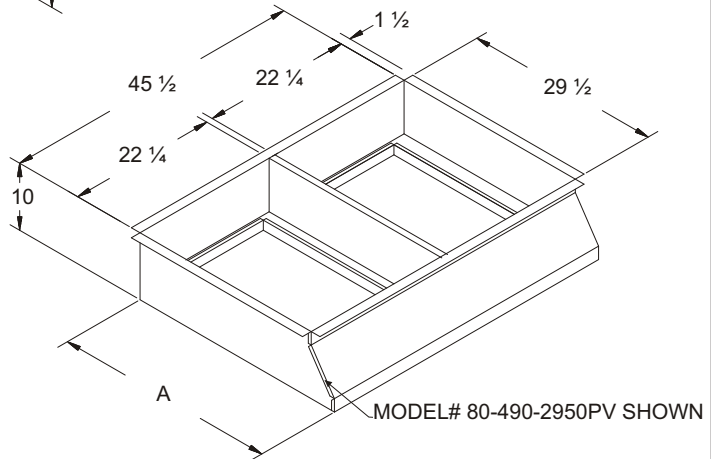

**SPECIFICATION DATA FOR
YORK INTERNATIONAL
ZJ / ZH 037, 049, 061, 078-150
ZR / ZF / XP 078-150 UNITS**

MODEL#	Duct Size	A
80-490-2916PV	16 Round	-
80-490-2918PV	18 Round	-
80-490-2920PV	20 Round	-
80-490-2922PV	18 x 28	-
80-490-2950PV	18 x 32	33 1/2
80-490-2960PV	18 x 36	37 1/2

MODEL#	Duct Size	A
80-900-2916PV	16 Round	-
80-900-2918PV	18 Round	-
80-900-2920PV	20 Round	-
80-900-2922PV	18 x 28	-
80-900-2950PV	18 x 32	33 1/2
80-900-2960PV	18 x 36	37 1/2

#4 REBAR PLACED ON 6" CENTERS